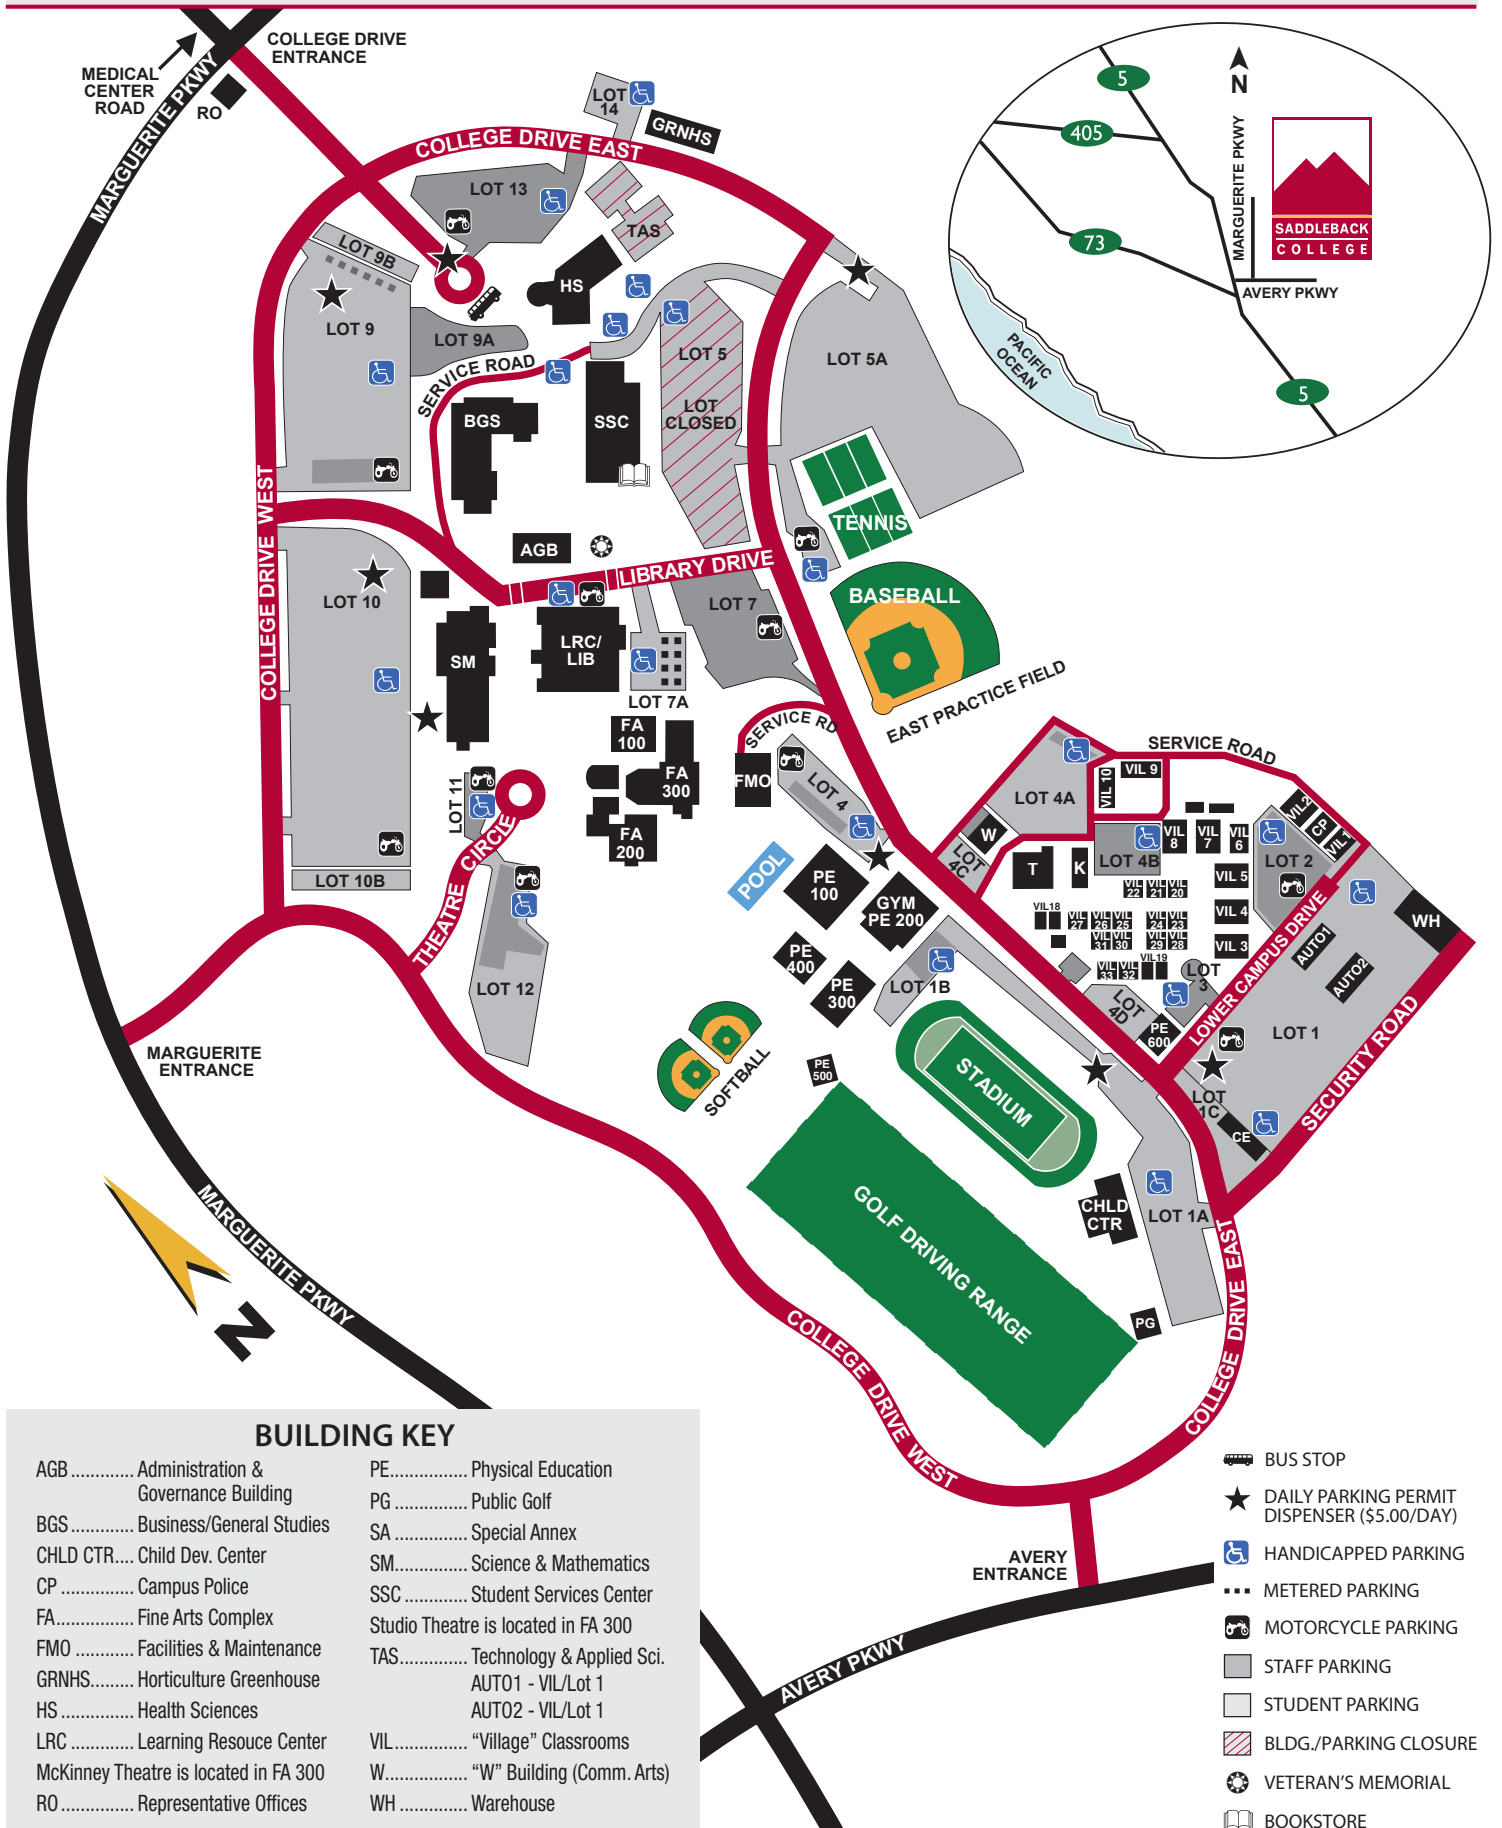

# SADDLEBACK COLLEGE CAMPUS MAP

28000 Marguerite Parkway, Mission Viejo, CA 92692 • 949.582.4500

## BUILDING KEY

AGB..... Administration & Governance Building	PE..... Physical Education
BGS..... Business/General Studies	PG..... Public Golf
CHLD CTR.... Child Dev. Center	SA..... Special Annex
CP..... Campus Police	SM..... Science & Mathematics
FA..... Fine Arts Complex	SSC..... Student Services Center
FMO..... Facilities & Maintenance	Studio Theatre is located in FA 300
GRNHS..... Horticulture Greenhouse	TAS..... Technology & Applied Sci.
HS..... Health Sciences	AUTO1 - VIL/Lot 1
LRC..... Learning Resource Center	AUTO2 - VIL/Lot 1
McKinney Theatre is located in FA 300	VIL..... "Village" Classrooms
RO..... Representative Offices	W..... "W" Building (Comm. Arts)
	WH..... Warehouse

- BUS STOP
- DAILY PARKING PERMIT DISPENSER (\$5.00/DAY)
- HANDICAPPED PARKING
- METERED PARKING
- MOTORCYCLE PARKING
- STAFF PARKING
- STUDENT PARKING
- BLDG./PARKING CLOSURE
- VETERAN'S MEMORIAL
- BOOKSTORE